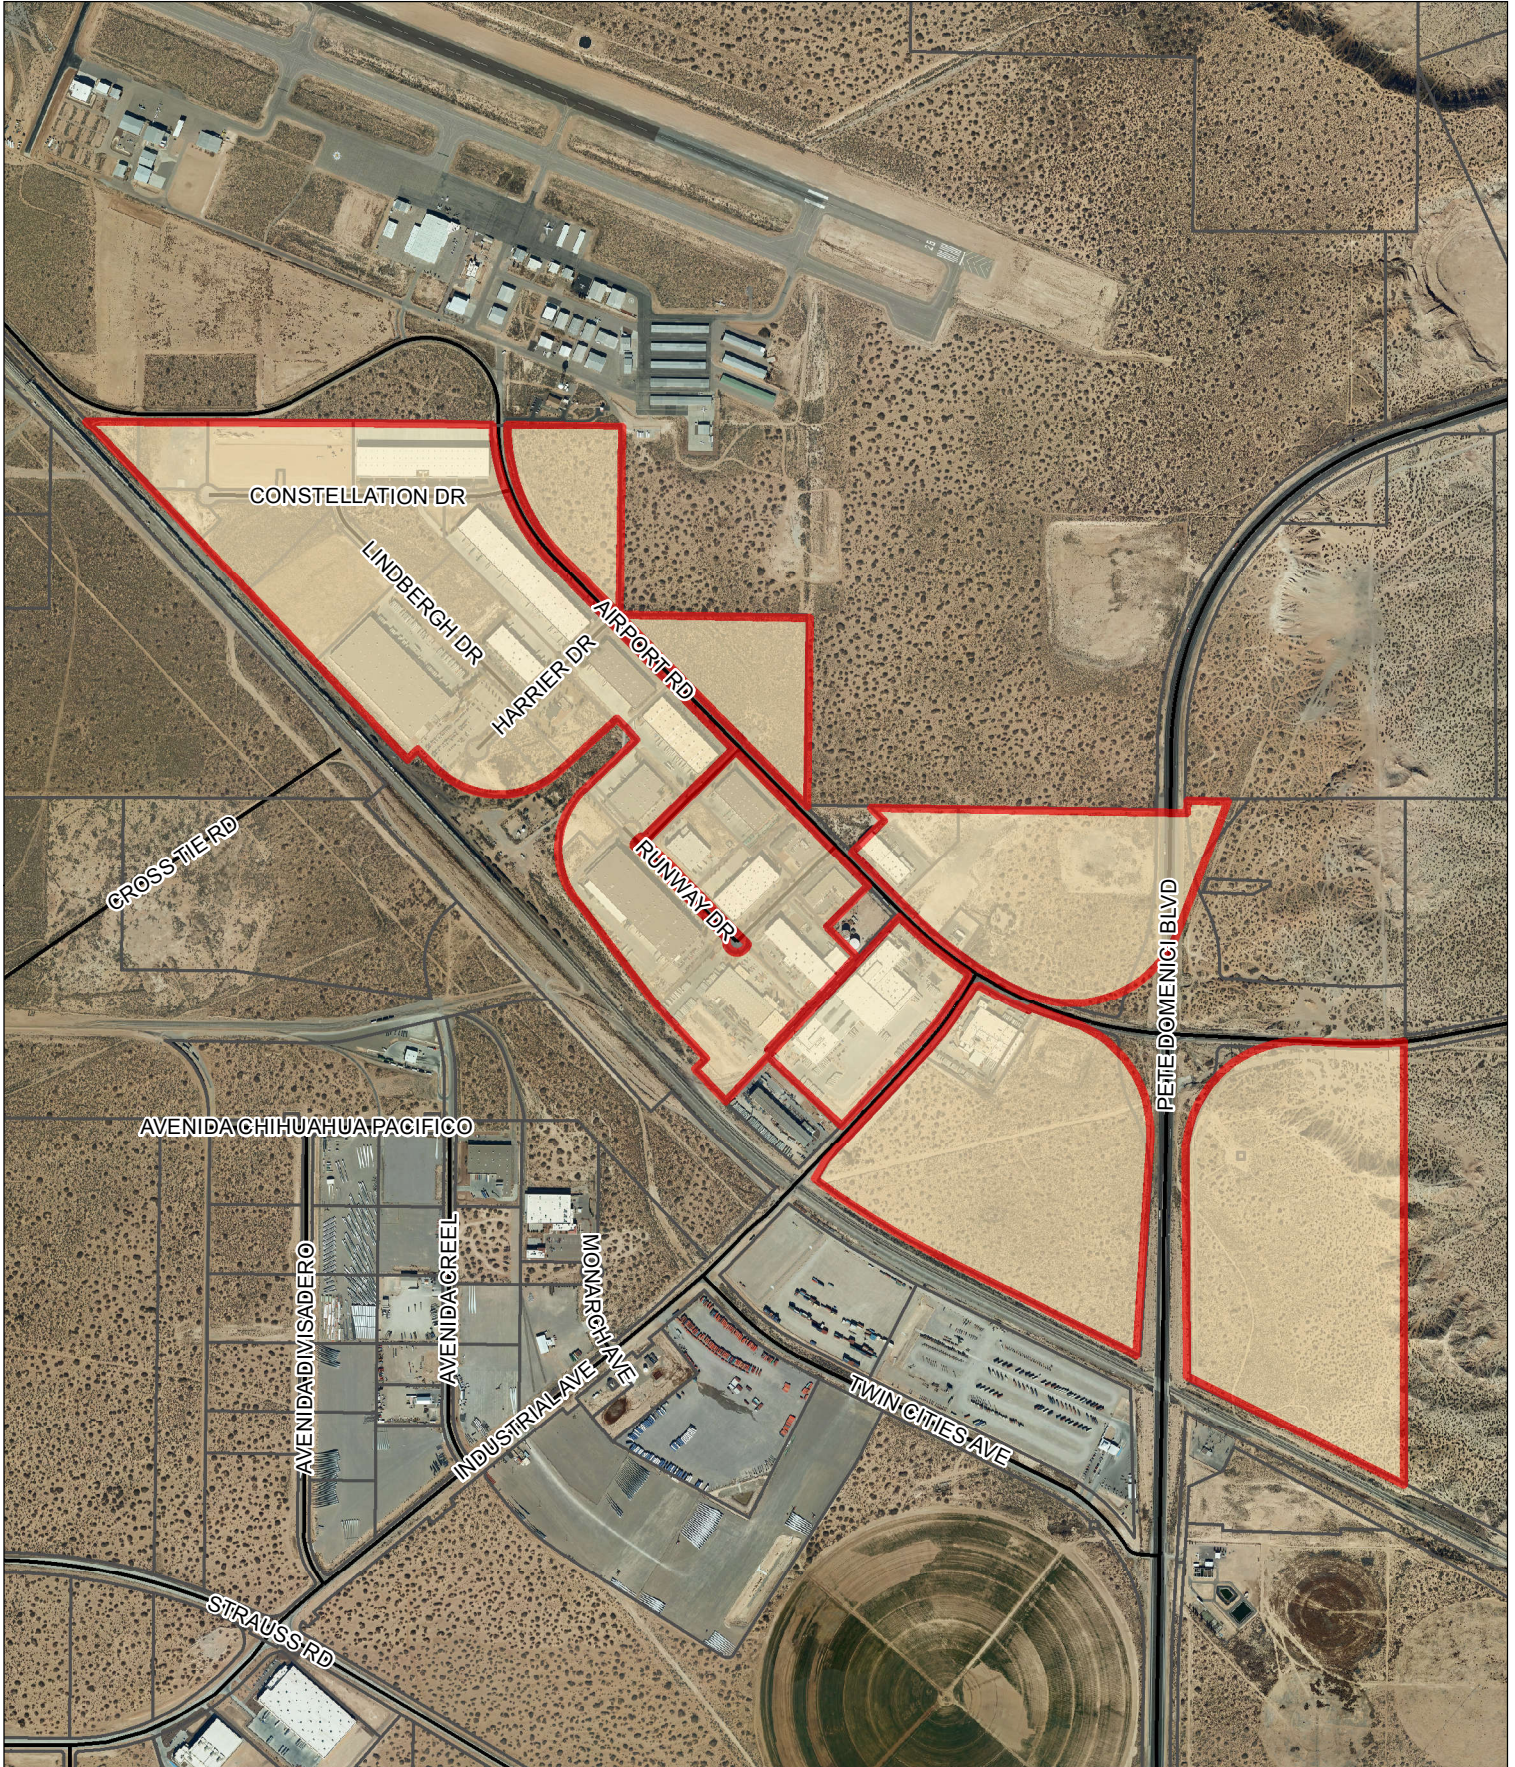

# Foreign Trade Zone 197

## Site 01 - Santa Teresa Business Center

Sunset Date: June 30, 2024

Map Produced by the  
Doña Ana County  
Community Development  
Department  
GIS - Mapping Division  
845 N. Motel Blvd.  
Las Cruces, NM 88007

### Legend

-  FTZ 197 Magnet Site Boundaries
-  Approximate Parcel Boundaries

0 215 430 860 1,290 1,720 Feet

February 2020